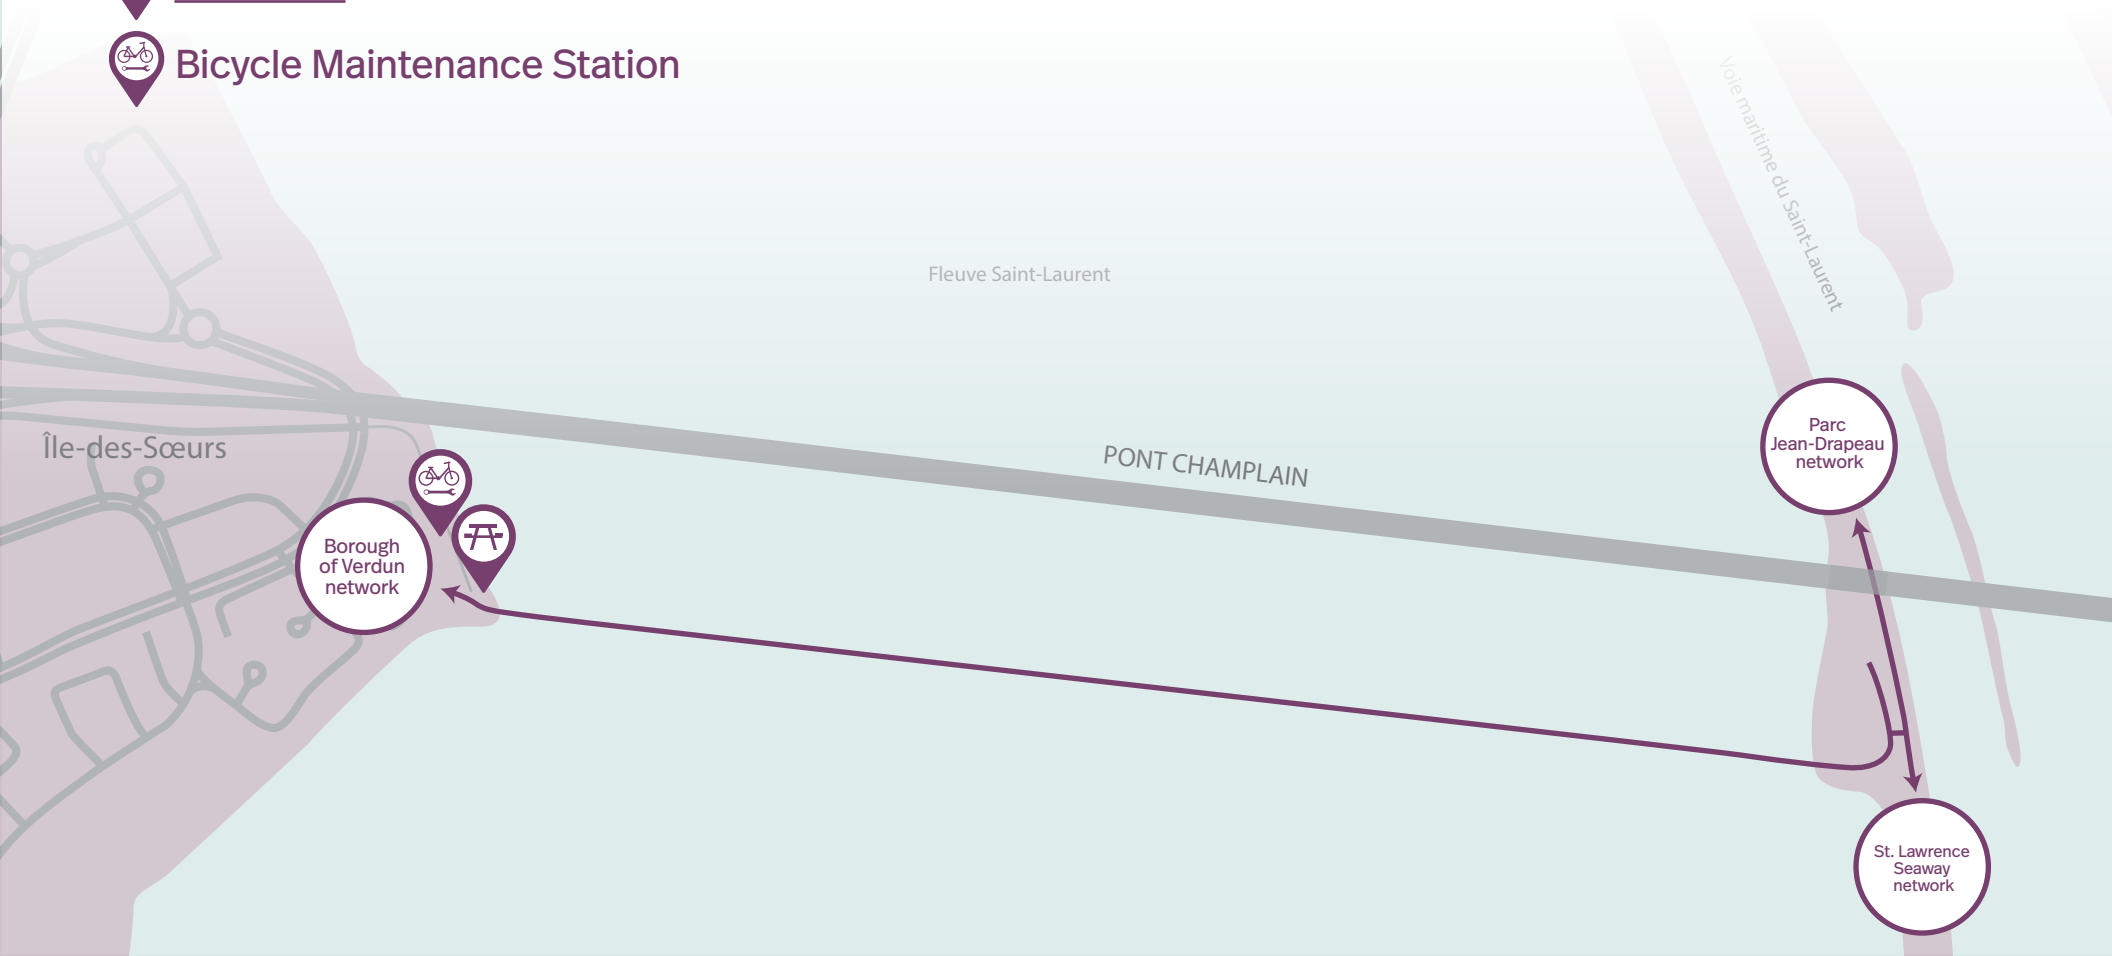

Jacques Cartier Bridge sector

Ponts
**JACQUES CARTIER +
CHAMPLAIN**
Bridges
Canada

-  3 seasons Schedule
-  Closed for Winter
-  Bicycle Maintenance Station
-  Architectural staircase
-  Pedestrian crossing of the Île Sainte-Hélène pavilion

Map of cycling and pedestrian network

Champlain Bridge Ice Control Structure sector

 3 seasons Schedule

 Closed for Winter

 Rest area

 Bicycle Maintenance Station

Map of cycling and pedestrian network

Melocheville Tunnel sector

Ponts
JACQUES CARTIER +
CHAMPLAIN
Bridges
Canada

 3 seasons Schedule

 Closed for Winter

Fleuve Saint-Laurent

Melocheville

Melocheville
network

Beauharnois
network

Voie maritime du Saint-Laurent

Barrage de Beauharnois

Beauharnois