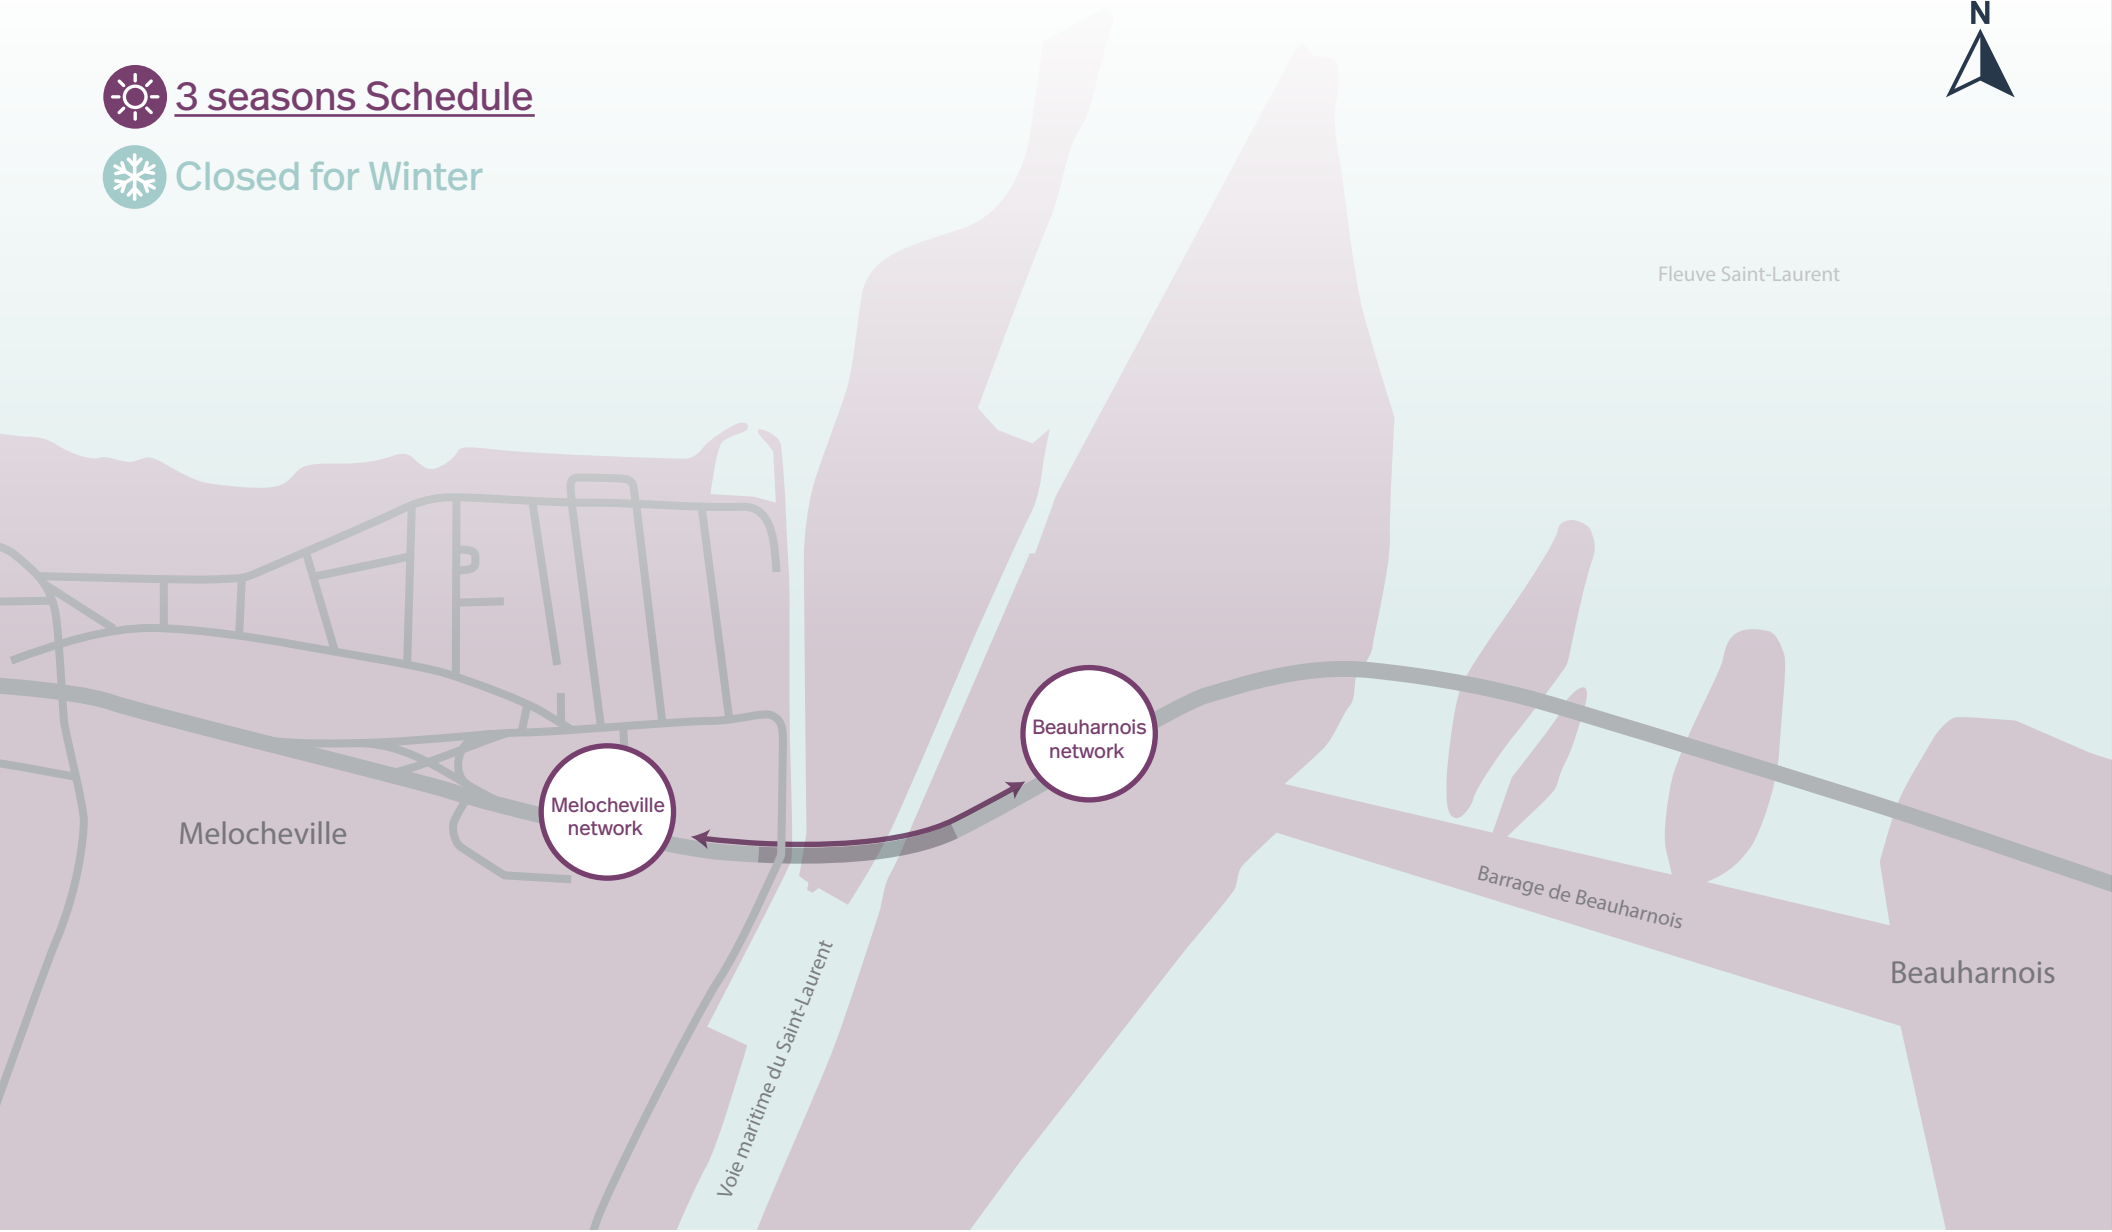

Jacques Cartier Bridge sector

Ponts
**JACQUES CARTIER +
CHAMPLAIN**
Bridges
Canada

-  3 seasons Schedule
-  Closed for Winter
-  Bicycle Maintenance Station
-  Architectural staircase
-  Pedestrian crossing of the Île Sainte-Hélène pavilion

Map of cycling and pedestrian network

Champlain Bridge Ice Control Structure sector

 3 seasons Schedule

 Closed for Winter

 Rest area

 Bicycle Maintenance Station

Map of cycling and pedestrian network

Melocheville Tunnel sector

Ponts
JACQUES CARTIER +
CHAMPLAIN
Bridges
Canada

 3 seasons Schedule

 Closed for Winter

Fleuve Saint-Laurent

Melocheville

Melocheville
network

Beauharnois
network

Voie maritime du Saint-Laurent

Barrage de Beauharnois

Beauharnois