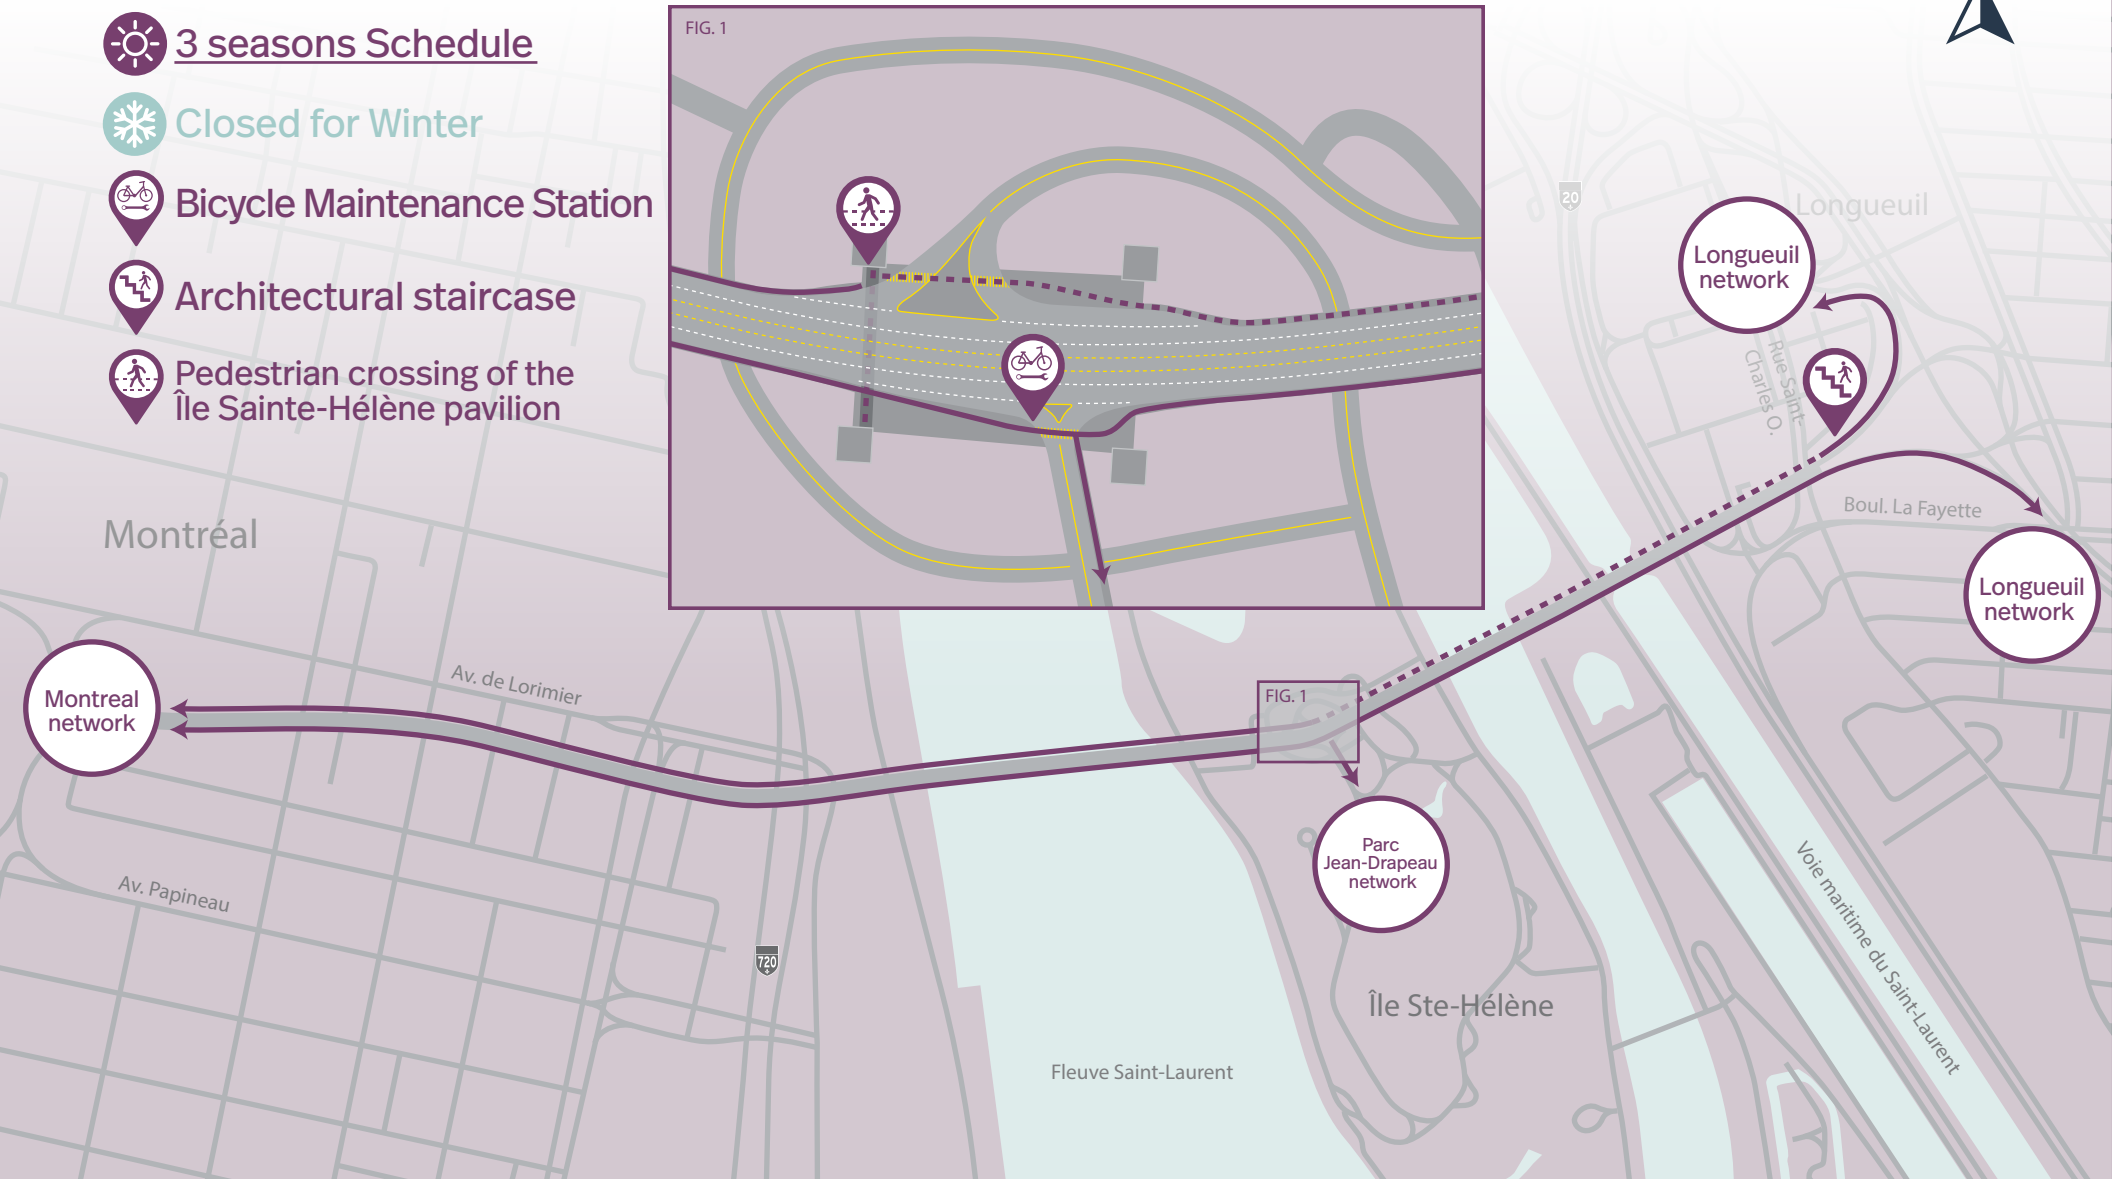

Map of cycling and pedestrian network

Ponts
**JACQUES CARTIER +
CHAMPLAIN**
Bridges
Canada

Jacques Cartier Bridge sector

Champlain Bridge Ice Control Structure sector

Melocheville Tunnel sector

Map of cycling and pedestrian network

Jacques Cartier Bridge sector

Ponts
**JACQUES CARTIER +
CHAMPLAIN**
Bridges
Canada

-  3 seasons Schedule
-  Closed for Winter
-  Bicycle Maintenance Station
-  Architectural staircase
-  Pedestrian crossing of the Île Sainte-Hélène pavilion

Map of cycling and pedestrian network

Champlain Bridge Ice Control Structure sector

 3 seasons Schedule

 Closed for Winter

 Rest area

 Bicycle Maintenance Station

Map of cycling and pedestrian network

Melocheville Tunnel sector

Barrage de Beauharnois

Beauharnois