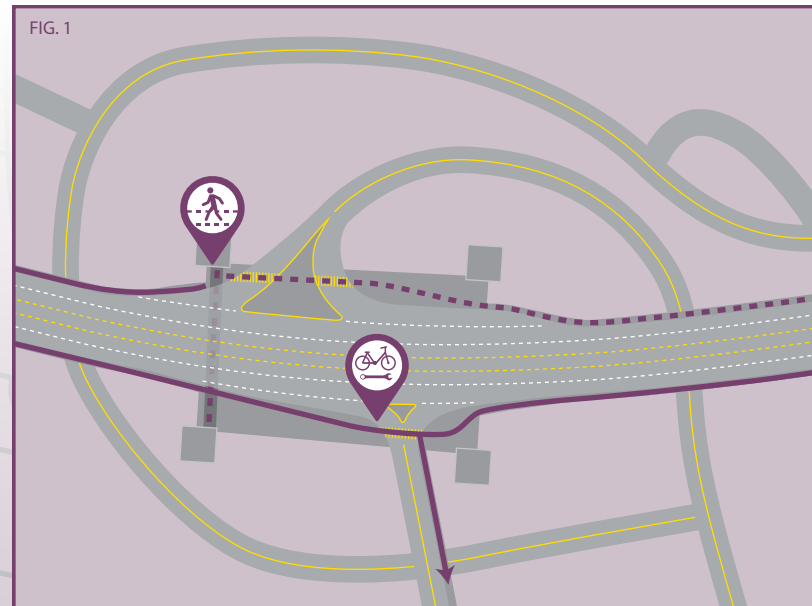

Map of cycling and pedestrian network

Ponts
**JACQUES CARTIER +
CHAMPLAIN**
Bridges
Canada

Jacques Cartier Bridge sector

Champlain Bridge Ice Control Structure sector

Melocheville Tunnel sector

Map of cycling and pedestrian network

Jacques Cartier Bridge sector

Ponts
**JACQUES CARTIER +
CHAMPLAIN**
Bridges
Canada

-  3 seasons Schedule
-  Closed for Winter
-  Bicycle Maintenance Station
-  Architectural staircase
-  Pedestrian crossing of the Île Sainte-Hélène pavilion

Map of cycling and pedestrian network

Champlain Bridge Ice Control Structure sector

 3 seasons Schedule

 Closed for Winter

 Rest area

 Bicycle Maintenance Station

Map of cycling and pedestrian network

Melocheville Tunnel sector

Ponts
JACQUES CARTIER +
CHAMPLAIN
Bridges
Canada

 3 seasons Schedule

 Closed for Winter

Fleuve Saint-Laurent

Melocheville

Melocheville
network

Beauharnois
network

Voie maritime du Saint-Laurent